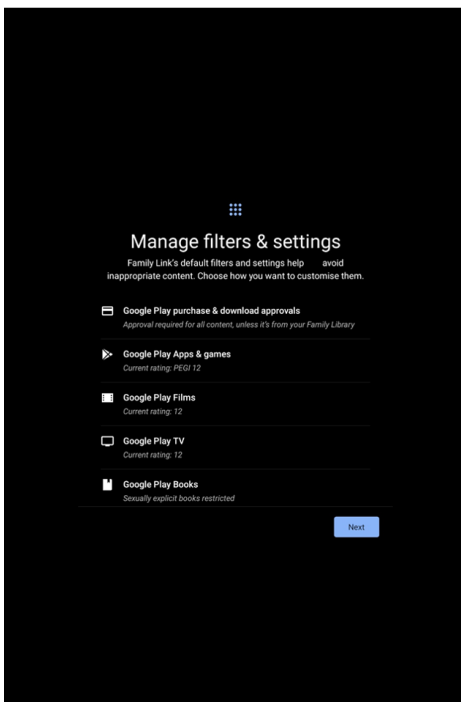

Samsung Tablets Parental Controls

Next, you can manage what apps the user can and cannot access. Once approved tap [Next].

Samsung Tablets

Parental Controls

Next, you can manage filters and settings, such as Google Play purchases, apps, games, films, TV, and books via PEGI rating. Once approved tap [Next].

Samsung Tablets

Parental Controls

Install Google Family Link You can then install the Google Family Link app which gives your child a dashboard of what activity a parent can see. You can install Google Family Link from the Google Play Store on their device to further manage your child's account and access it remotely. More information on Google Family Link is available [here](#).