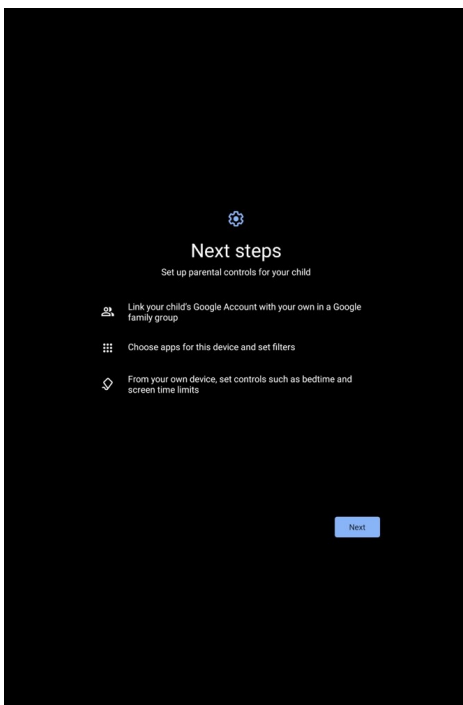

[Get started](#)

Samsung Tablets Parental Controls

Tap [Child or teenager].

Samsung Tablets Parental Controls

Now time to link your child's Google account with your Google family group. If it's not the account list, add your child's Google account by choosing [Add or create account for your child] then tap [Next].